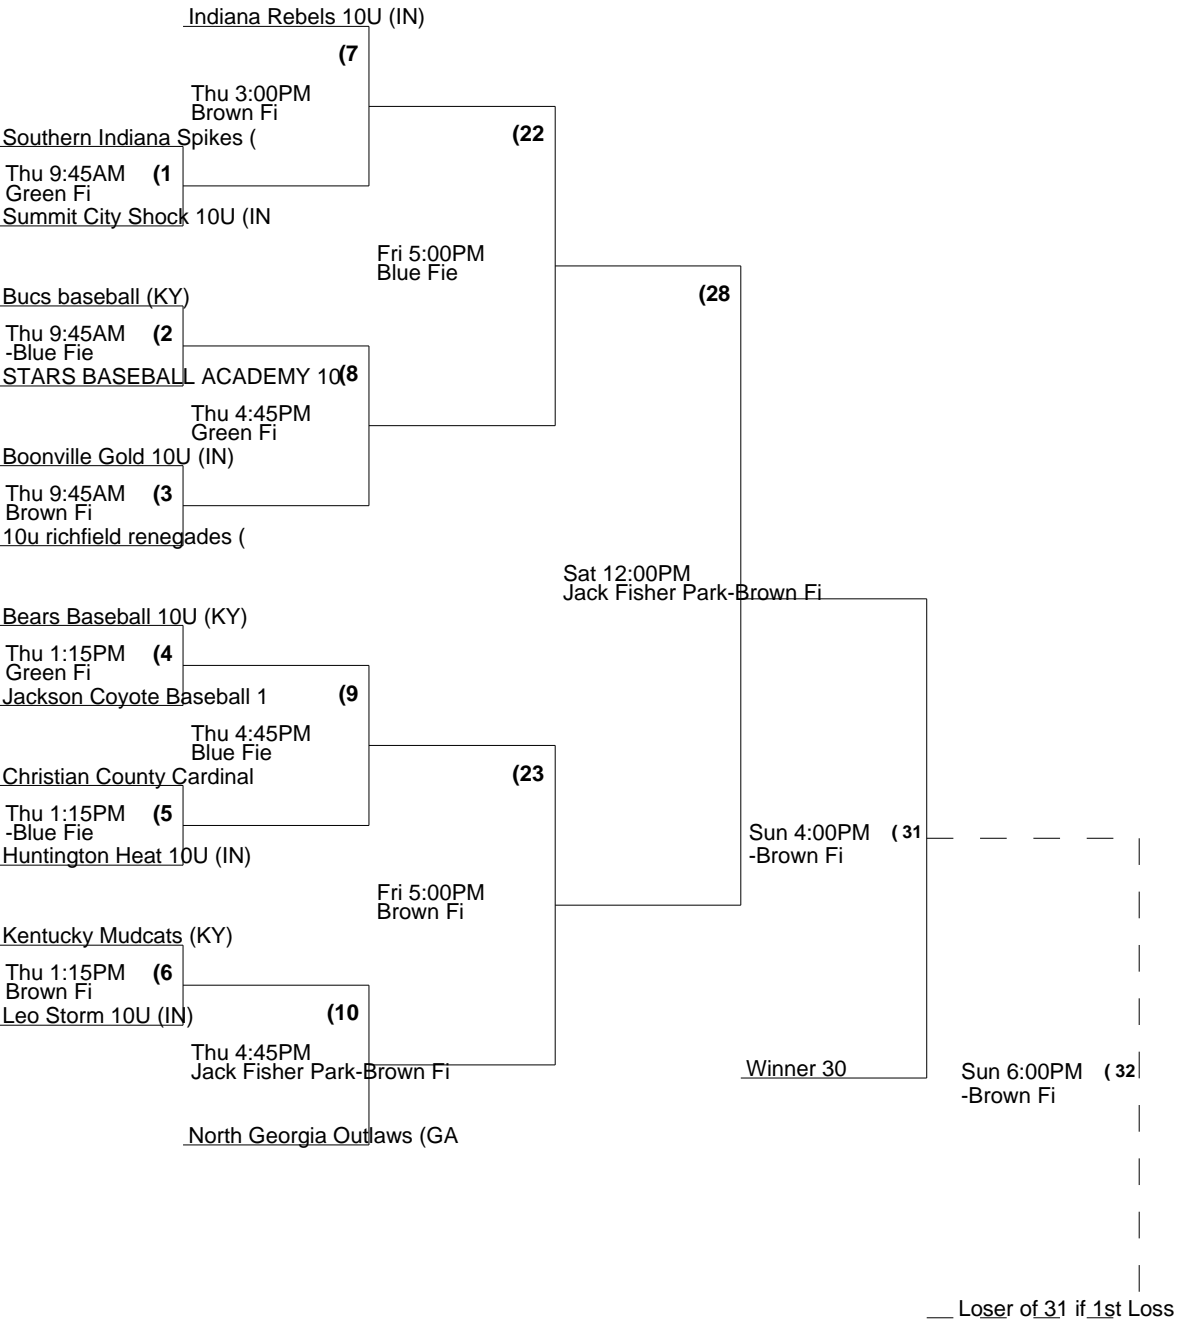

2009 BPA WORLD SERIES-10u  
 ALL GAMES AT FISHER PARK  
 3900 W. 5th Street Rd. Owensboro,Ky

Winner 11  
Sat 12:00PM (19  
Blue Fie

Loser 12

Sat 8:00PM (25  
Blue Fie

Winner 13  
Sat 10:00AM (17  
Brown Fi

Loser 14

Sat 2:00PM (21  
Blue Fie

Winner 15

Sun 10:00AM (27  
Brown Fi

Loser 23

Sun 12:00PM (29  
Jack Fisher Park-Brown Fi

Winner 26

Loser 28  
Sun 2:00PM (30  
-Brown Fi