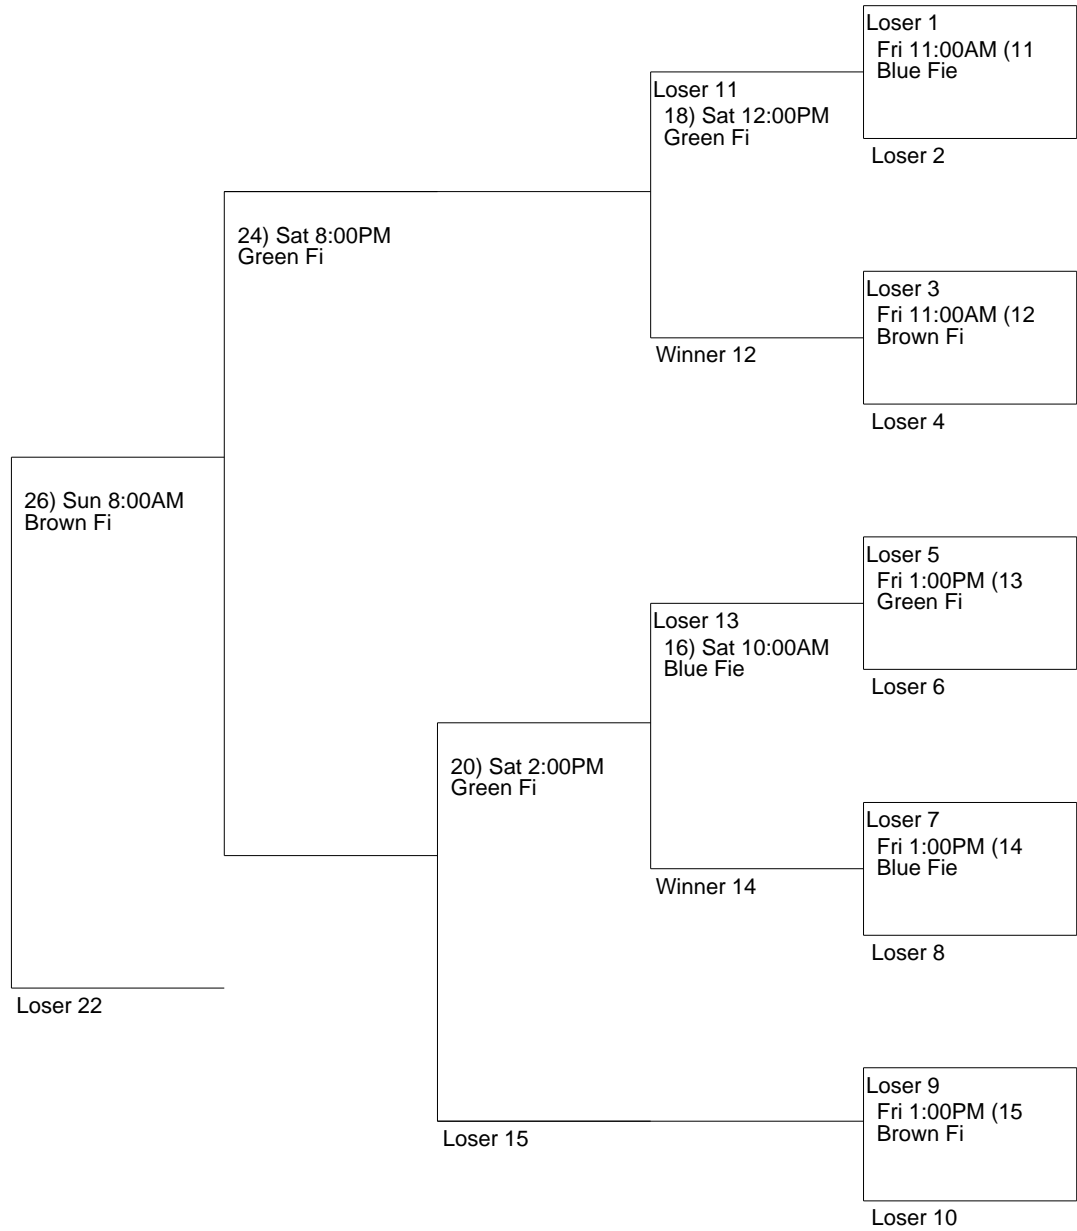

2009 BPA WORLD SERIES-10u  
 ALL GAMES AT FISHER PARK  
 3900 W. 5th Street Rd. Owensboro,Ky

Winner 11  
Sat 12:00PM (19  
Blue Fie

Loser 12

Sat 8:00PM (25  
Blue Fie

Winner 13  
Sat 10:00AM (17  
Brown Fi

Loser 14

Sat 2:00PM (21  
Blue Fie

Winner 15

Sun 10:00AM (27  
Brown Fi

Loser 23

Sun 12:00PM (29  
Jack Fisher Park-Brown Fi

Winner 26

Loser 28  
Sun 2:00PM (30  
-Brown Fi